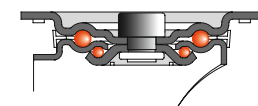

Industrial fixed castors

Industrial swivel castor brackets with a load capacity of up to 400 kg

Housings made of pressed steel, zinc and chromated. Swivel head with double ball bearings, dust and splash proof, with riveted kingpin. ALLSTOP total locking device on the trailing side of the housing, blocks rolling and swivel motion simultaneously.

* with locking device code: PLFZ...

ALLSTOP total locking device
Code: PLF...

directional lock
Code: PL.../...TRIF

single bolt hole
Code: PL...R

foot protection
Code: ...PRO

single bolt hole/total lock
Code: PLFZ...R

stem fitting
Code: PLZ...*

PEVOLON® - PEVOLASTIC®
PEVOTHA®
Solid rubber wheels and castors
Electrically conductive wheels and castors
VULKOLAN® - PEVOPIUR® - PEVODYN® - Soft
Stainless steel castors
Institutional wheels and castors
Conveyor/guiding rollers and ball units
Profile rollers
Pallet rollers
Press-on tyres